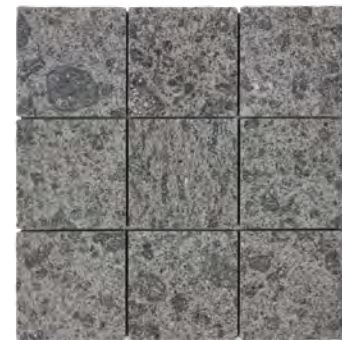

## FORMATS

304x304mm SHEET

CARRARA TUMBLED

VOLCANO TUMBLED

ARTIC TUMBLED

ZARCI TUMBLED

TRACHITE TUMBLED

TRAV TUMBLED