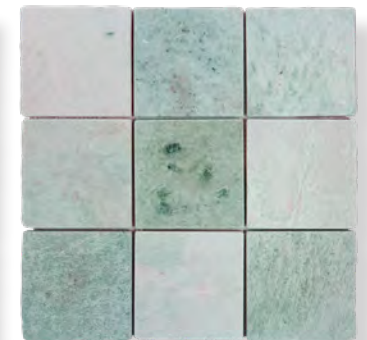

## FORMATS

304x304mm SHEET

CARRARA TUMBLED

VOLCANO TUMBLED

ARTIC TUMBLED

ZARCI TUMBLED

TRACHITE TUMBLED

TRAV TUMBLED