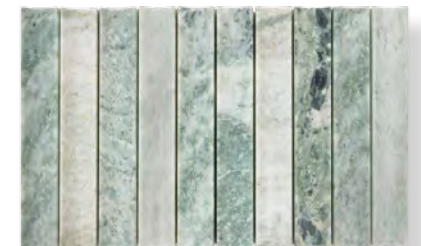

## FORMATS

198x318mm SHEET

SIDE PROFILE

CARRARA CONCAVE HONED

VOLCANO CONCAVE HONED

ARTIC CONCAVE HONED

ZARCI CONCAVE HONED

TRACHITE CONCAVE HONED

TRAV CONCAVE HONED

PEARL CONCAVE JADE HONED