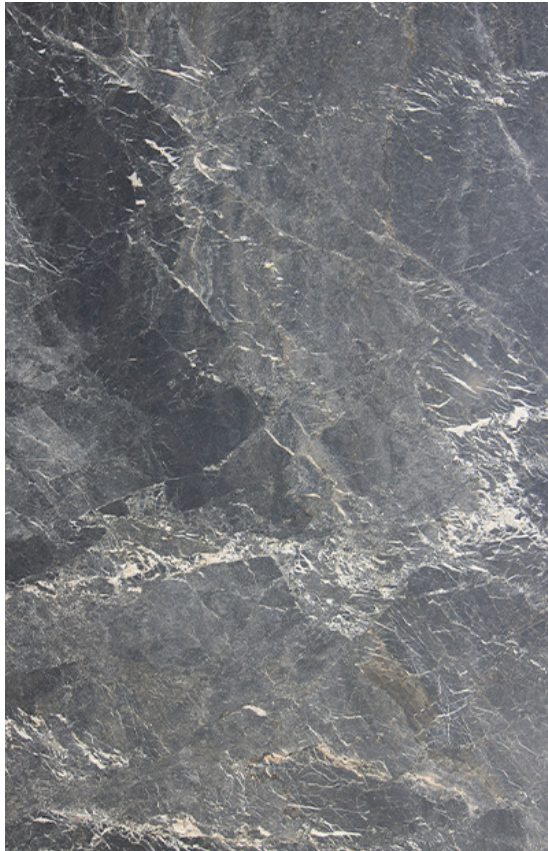

Natural Stone Slabs

PRODUCT SPECIFICATIONS

SIZES	FINISHES	TILE EDGE
20mm RANDOM SLAB	HONED	RECTIFIED