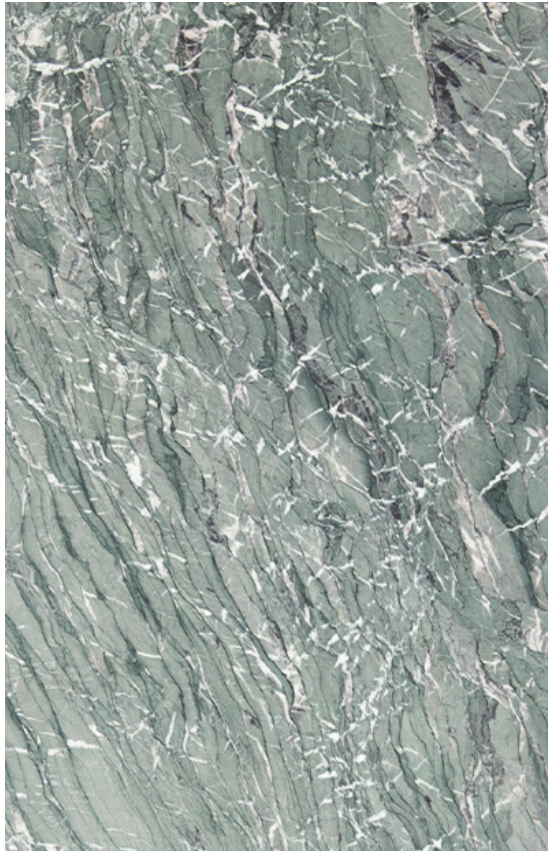

Natural Stone Slabs

PRODUCT SPECIFICATIONS

SIZES	FINISHES	TILE EDGE
20mm RANDOM SLAB	HONED	RECTIFIED