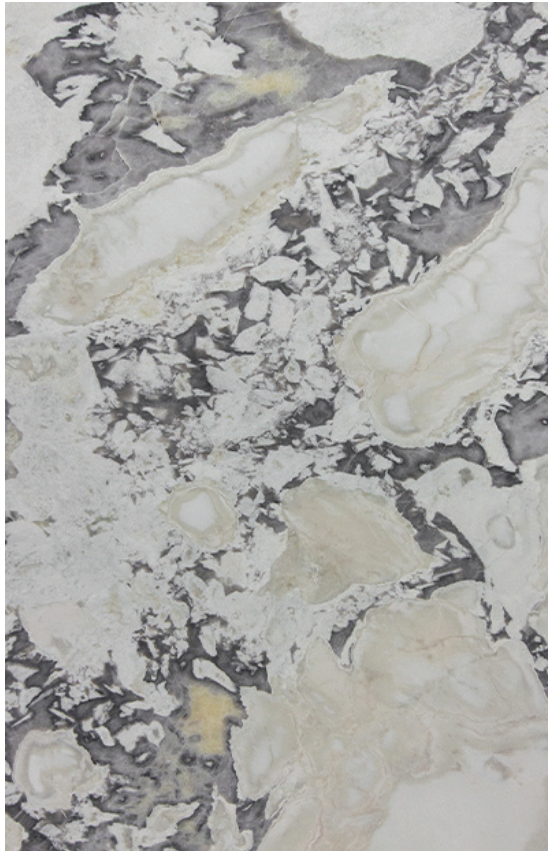

Natural Stone Slabs

PRODUCT SPECIFICATIONS

SIZES	FINISHES	TILE EDGE
20mm RANDOM SLAB	HONED	RECTIFIED