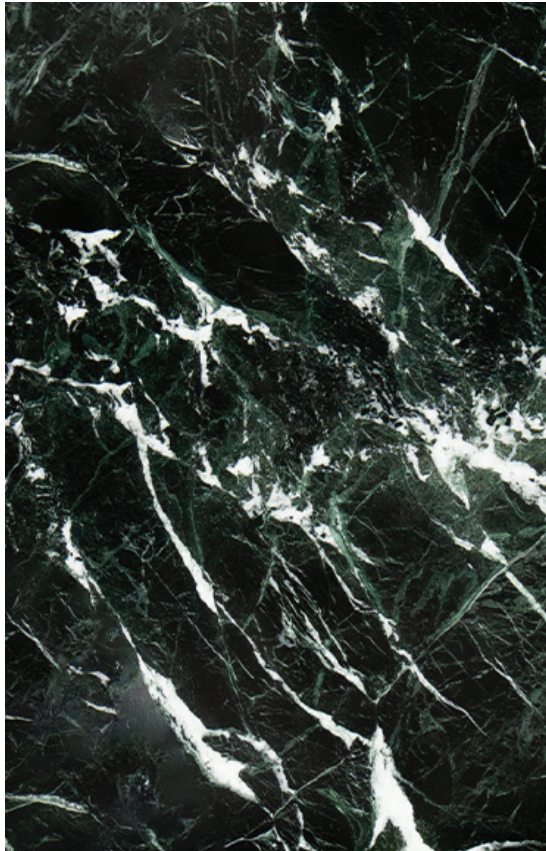

SIZES	FINISHES	TILE EDGE
20mm RANDOM SLAB	POLISH	RECTIFIED

TRAVERTINO NOCE POLISHED AND FILLED

POLISHED AND FILLED

Natural Stone Slabs

PRODUCT SPECIFICATIONS

SIZES	FINISHES	TILE EDGE
20mm RANDOM SLAB	HONED	RECTIFIED