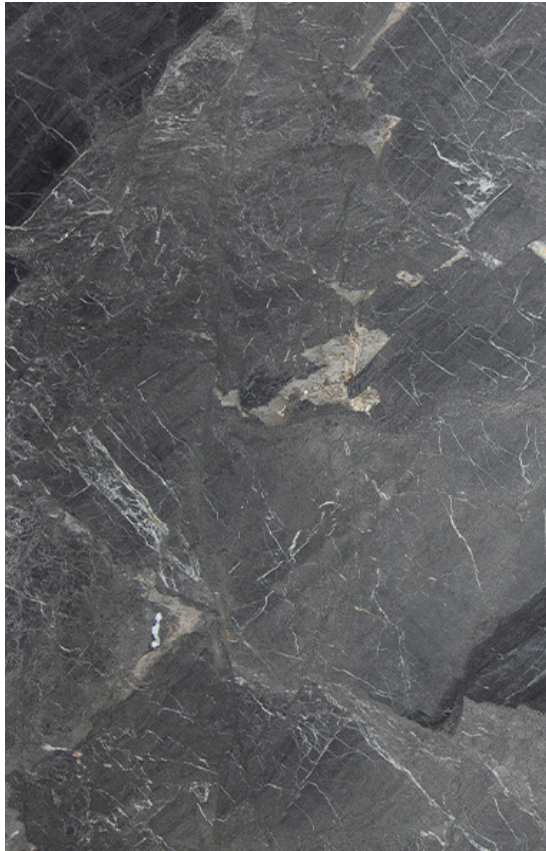

BALTICA MARBLE HONED

Natural Stone Slabs

PRODUCT SPECIFICATIONS

SIZES	FINISHES	TILE EDGE
20mm RANDOM SLAB	POLISH	RECTIFIED

BIANCO STATUARIO MARBLE POLISH

Natural Stone Slabs

PRODUCT SPECIFICATIONS

SIZES	FINISHES	TILE EDGE
20mm RANDOM SLAB	HONED	RECTIFIED

BORDEAUX GRANITE HONED

Natural Stone Slabs

PRODUCT SPECIFICATIONS

SIZES	FINISHES	TILE EDGE
20mm RANDOM SLAB	HONED	RECTIFIED

BRECCIA ARGENTO MARBLE HONED

Natural Stone Slabs

PRODUCT SPECIFICATIONS

SIZES	FINISHES	TILE EDGE
20mm RANDOM SLAB	HONED	RECTIFIED