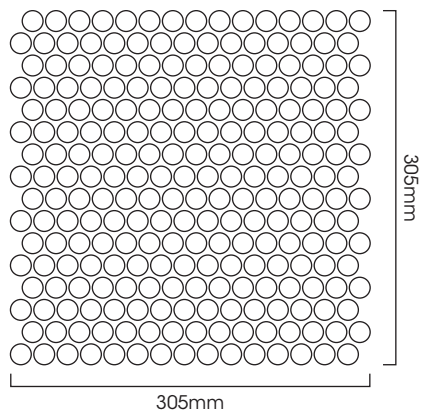

PRODUCT TYPE: Porcelain glazed penny round mosaic

COLOURS: Black and White

SIZES: 305x305mm Sheeted mosaic

FINISHES/USAGE: Matt and Gloss/Floor and Wall

AESTHETIC QUALITIES: Decorative, geometric pattern

VARIATION:

V1

Penny Round

PRODUCT SPECIFICATIONS

SIZES	FINISHES	TILE EDGE
305x305mm	GLOSS	NON-RECTIFIED
305x305mm	MATT	NON-RECTIFIED

FORMAT

WHITE GLOSS

BLACK GLOSS

WHITE MATT