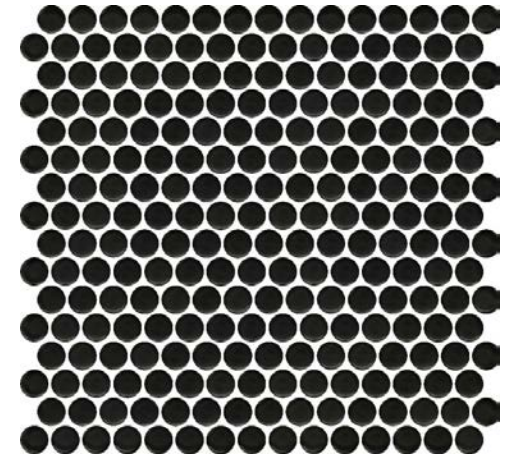

V1

Penny Round

PRODUCT SPECIFICATIONS

SIZES	FINISHES	TILE EDGE
305x305mm	GLOSS	NON-RECTIFIED
305x305mm	MATT	NON-RECTIFIED

FORMAT

WHITE GLOSS

BLACK GLOSS

WHITE MATT