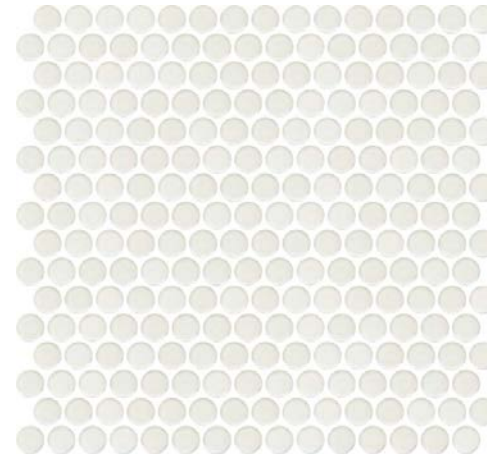

Penny Round

The PENNY ROUND series is a porcelain glazed mosaic available in black and white in gloss and matt finishes. These classic mosaics are suitable for residential and commercial applications and are a timeless solution for splashbacks and wet areas in the bathroom.

PRODUCT TYPE: Porcelain glazed penny round mosaic

COLOURS: Black and White

SIZES: 305x305mm Sheeted mosaic

FINISHES/USAGE: Matt and Gloss/Floor and Wall

AESTHETIC QUALITIES: Decorative, geometric pattern

VARIATION:

V1

Penny Round

PRODUCT SPECIFICATIONS

SIZES	FINISHES	TILE EDGE
305x305mm	GLOSS	NON-RECTIFIED
305x305mm	MATT	NON-RECTIFIED

FORMAT

WHITE GLOSS

BLACK GLOSS

WHITE MATT