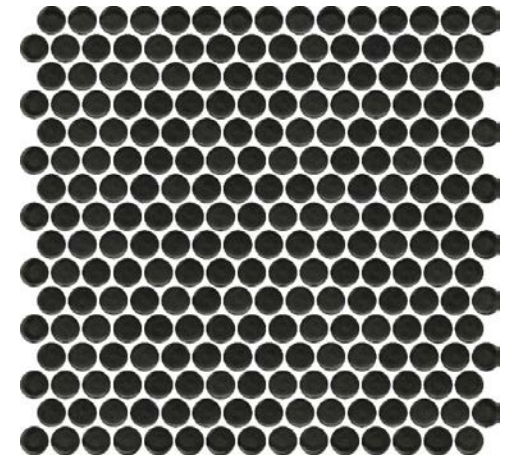

V1

Penny Round

PRODUCT SPECIFICATIONS

SIZES	FINISHES	TILE EDGE
305x305mm	GLOSS	NON-RECTIFIED
305x305mm	MATT	NON-RECTIFIED

FORMAT

WHITE GLOSS

BLACK GLOSS

WHITE MATT