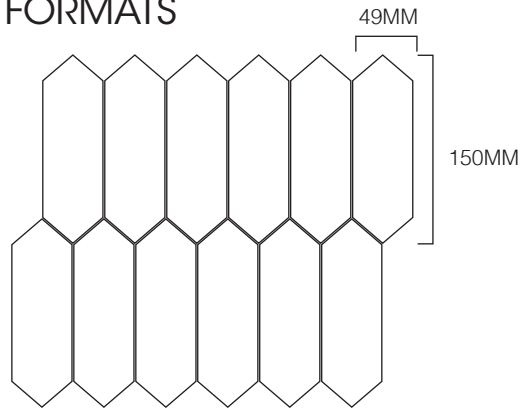

# Stone

**PRODUCT TYPE:** Various natural stones

**COLOURS:** Pietra Grey, Italian Carrara, Nero, Perla, and Italian Statuario

**SIZES:** 247x320mm, 268x308mm, 273x282mm, 282x282mm, 272x282 and 75x300mm  
Rectified edges

## PRODUCT SPECIFICATIONS

SIZES	FINISHES	TILE EDGE
247x320MM	HONED	RECTIFIED

## FORMATS

## FORMATS

268X308MM