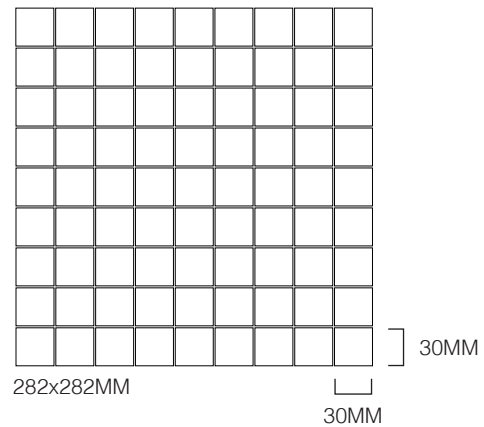

Stone

PRODUCT SPECIFICATIONS

SIZES	FINISHES	TILE EDGE
282x282MM	HONED	RECTIFIED

FORMATS