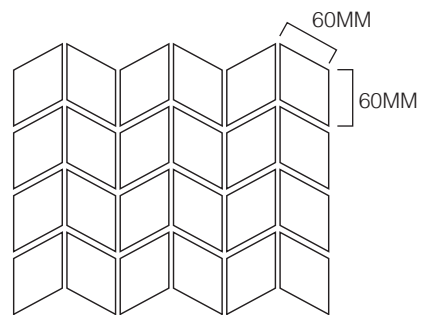

Stone

PRODUCT SPECIFICATIONS

SIZES	FINISHES	TILE EDGE
247x320MM	HONED	RECTIFIED

FORMATS