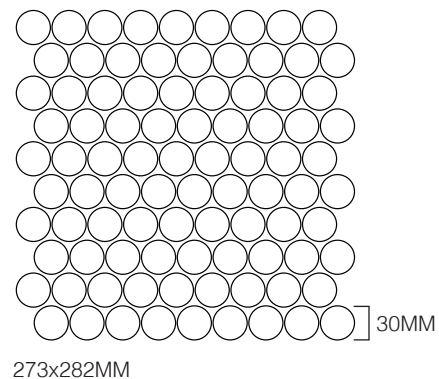

Stone

PRODUCT SPECIFICATIONS

SIZES	FINISHES	TILE EDGE
273x282MM	HONED	RECTIFIED

FORMATS