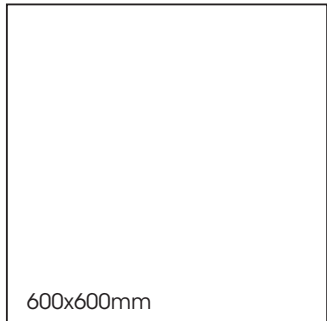

PRODUCT TYPE: Porcelain Glazed Tile

COLOURS: Ivory, Ash, Taupe and Deep Taupe

SIZES: 300x300mm 300x600mm and
600x600mm
Rectified edges

FINISHES/USAGE: Matt/Wall and Floor
Grip/Floor Only
Chevron/ Wall Only

*Please note - Ivory is not available in the Grip finish

FORMATS

300x300mm

300x600mm

600x600mm

IVORY

IVORY CHEVRON

ASH

ASH CHEVRON

Aria

PRODUCT SPECIFICATIONS

SIZES	FINISHES	SLIP RATING	TILE EDGE
300x300mm	MATT	P3 Pendulum	RECTIFIED
300x600mm	MATT	P3 Pendulum	RECTIFIED
600x600mm	MATT	P3 Pendulum	RECTIFIED
300x600mm*	GRIP	P4 Pendulum	RECTIFIED
300x600mm	CHEVRON	-	RECTIFIED