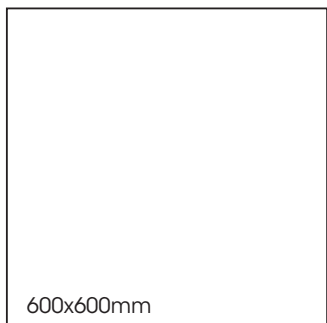

ASH CHEVRON

Aria

PRODUCT SPECIFICATIONS

SIZES	FINISHES	SLIP RATING	TILE EDGE
300x300mm	MATT	P3 Pendulum	RECTIFIED
300x600mm	MATT	P3 Pendulum	RECTIFIED
600x600mm	MATT	P3 Pendulum	RECTIFIED
300x600mm*	GRIP	P4 Pendulum	RECTIFIED
300x600mm	CHEVRON	-	RECTIFIED

*Please note - Ivory is not available in the Grip finish

FORMATS

300x300mm

300x600mm

600x600mm

TAUPE

TAUPE CHEVRON

DEEP TAUPE