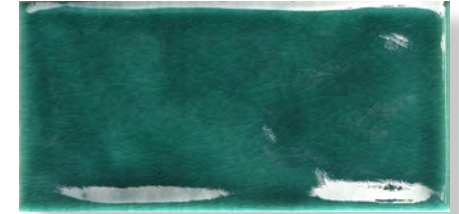

Craquelle

PRODUCT SPECIFICATIONS

SIZES	FINISHES	TILE EDGE
75X150mm	GLOSS	NON-RECTIFIED

FORMATS

COMPLETE SERIES

GREEN