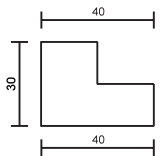

PROFILES

SLAT