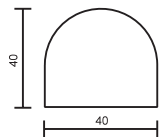

Flute

PRODUCT SPECIFICATIONS

SIZES	FINISHES	SLIP RATING	TILE EDGE
40x450mm	HONED	-	RECTIFIED

FORMATS

40X450MM

PROFILES

SLAT

ORB

PITCH

EPOCA BLUSH

PITCH HONED

ROSSO LEVANTO

PITCH HONED

PERLA

SLAT HONED

ETIENNE

PITCH HONED

CALACATTA JADE

SLAT HONED

ORB HONED