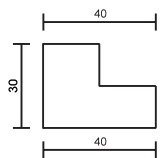

PROFILES

SLAT