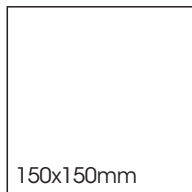

Rosso

COMPLETE SERIES

PRODUCT SPECIFICATIONS

SIZES	FINISHES	SLIP RATINGS	TILE EDGE
HEXAGON	MATT	P5 'V' Pendulum	NON-RECTIFIED
BOX	MATT	P5 'V' Pendulum	NON-RECTIFIED
BRICK	MATT	P5 'V' Pendulum	NON-RECTIFIED

FORMATS