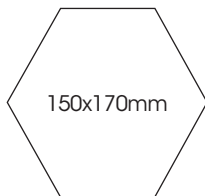

Rosso

COMPLETE SERIES

PRODUCT SPECIFICATIONS

SIZES	FINISHES	SLIP RATINGS	TILE EDGE
HEXAGON	MATT	P5 'V' Pendulum	NON-RECTIFIED
BOX	MATT	P5 'V' Pendulum	NON-RECTIFIED
BRICK	MATT	P5 'V' Pendulum	NON-RECTIFIED

FORMATS