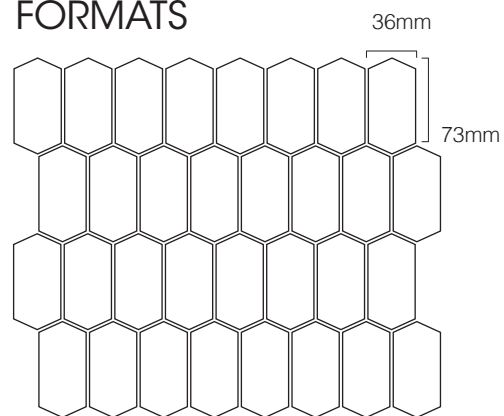

SIZES: 297x307mm
Non-Rectified edges

FINISHES/USAGE: Gloss/ Wall
Matt/ Soft Shoe Floor

AESTHETIC QUALITIES: Polygon mosaic in modern colours

TECHNICAL DATA: See last page

VARIATION:

V1

Savoy

PRODUCT SPECIFICATIONS

SIZES	FINISHES	SLIP RATING
297x307mm	GLOSS	-
297x307mm	MATT	-

FORMATS

297x307mm sheet

WHITE MATT

WHITE GLOSS

FORGED IRON MATT

FORGED IRON GLOSS

Savoy

PRODUCT SPECIFICATIONS

SIZES	FINISHES	SLIP RATING
297x307mm	GLOSS	-

FORMATS

297x307mm sheet

CRYSTAL PINK GLOSS

PEARL BLUE GLOSS

ALMOND MILK GLOSS

GREY GLOSS

Savoy

PRODUCT SPECIFICATIONS

SIZES	FINISHES	SLIP RATING
297x307mm	GLOSS	-

FORMATS

297x307mm sheet

DARK BLUE GLOSS

TEAL GLOSS

BITTER CHOCOLATE GLOSS