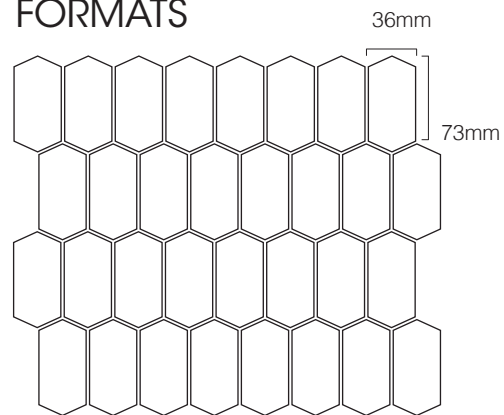

SIZES	FINISHES	SLIP RATING
297x307mm	GLOSS	-
297x307mm	MATT	-

FORMATS

297x307mm sheet

WHITE MATT

WHITE GLOSS

FORGED IRON MATT

FORGED IRON GLOSS

Savoy

PRODUCT SPECIFICATIONS

SIZES	FINISHES	SLIP RATING
297x307mm	GLOSS	-

FORMATS

297x307mm sheet

CRYSTAL PINK GLOSS

PEARL BLUE GLOSS

ALMOND MILK GLOSS

GREY GLOSS

Savoy

PRODUCT SPECIFICATIONS

SIZES	FINISHES	SLIP RATING
297x307mm	GLOSS	-

FORMATS

297x307mm sheet

DARK BLUE GLOSS

TEAL GLOSS

BITTER CHOCOLATE GLOSS