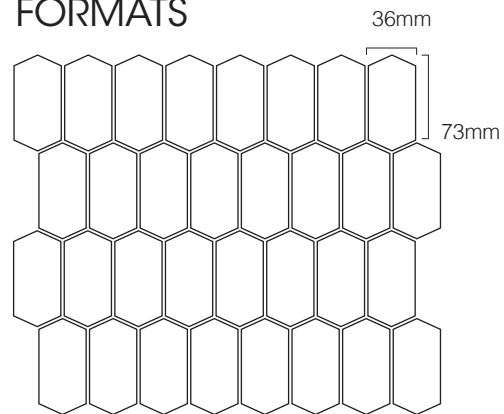

SIZES: 297x307mm
Non-Rectified edges

FINISHES/USAGE: Gloss/ Wall
Matt/ Soft Shoe Floor

AESTHETIC QUALITIES: Polygon mosaic in modern colours

TECHNICAL DATA: See last page

VARIATION:

V1

Savoy

PRODUCT SPECIFICATIONS

SIZES	FINISHES	SLIP RATING
297x307mm	GLOSS	-
297x307mm	MATT	-

FORMATS

297x307mm sheet

WHITE MATT

WHITE GLOSS

FORGED IRON MATT

FORGED IRON GLOSS

Savoy

PRODUCT SPECIFICATIONS

SIZES	FINISHES	SLIP RATING
297x307mm	GLOSS	-

FORMATS

297x307mm sheet

CRYSTAL PINK GLOSS

PEARL BLUE GLOSS

ALMOND MILK GLOSS

GREY GLOSS

Savoy

PRODUCT SPECIFICATIONS

SIZES	FINISHES	SLIP RATING
297x307mm	GLOSS	-

FORMATS

297x307mm sheet

DARK BLUE GLOSS

TEAL GLOSS

BITTER CHOCOLATE GLOSS