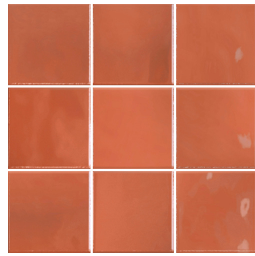

skheme®

deko

deko

Deko Series is perfect for bringing vibrancy to any indoor or outdoor area, making it an excellent choice for eye-catching accents or colourful walls. With its subtle variations and glossy finish, this mosaic tile helps bring your creative design ideas to life.

100x100mm

blue green

terra

ocre

garnet

salmon

olive

cobalt

hunter

jade

white

mosaic

wall only

flame resistant

V3

DIMENSIONS	100x100mm	gloss	all colours
MATERIAL	glazed porcelain		
VARIATION	V3		
TILE EDGE	non-rectified		
THICKNESS	4mm		
SLIP RATING	n/a		