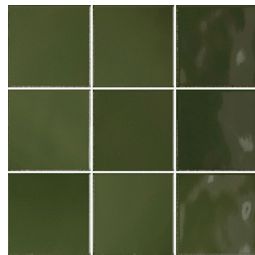

100x100mm

blue green

terra

ocre

garnet

salmon

olive

cobalt

hunter

jade

white

mosaic

wall only

flame resistant

V3

DIMENSIONS	100x100mm	gloss	all colours
MATERIAL	glazed porcelain		
VARIATION	V3		
TILE EDGE	non-rectified		
THICKNESS	4mm		
SLIP RATING	n/a		