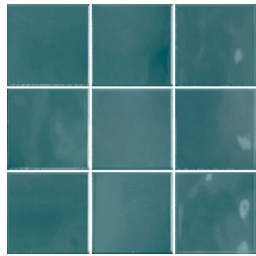

skheme®

deko

deko

Deko Series is perfect for bringing vibrancy to any indoor or outdoor area, making it an excellent choice for eye-catching accents or colourful walls. With its subtle variations and glossy finish, this mosaic tile helps bring your creative design ideas to life.

100x100mm

blue green

terra

ocre

garnet

salmon

olive

cobalt

hunter

jade

white

mosaic

wall only

flame resistant

V3

DIMENSIONS	100x100mm	gloss	all colours
MATERIAL	glazed porcelain		
VARIATION	V3		
TILE EDGE	non-rectified		
THICKNESS	4mm		
SLIP RATING	n/a		