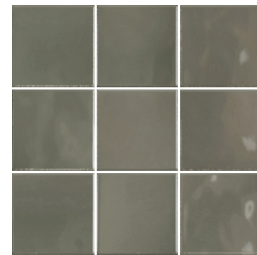

100x100mm

blue green

terra

ocre

garnet

salmon

olive

cobalt

hunter

jade

white

mosaic

wall only

flame resistant

V3

DIMENSIONS	100x100mm	gloss	all colours
MATERIAL	glazed porcelain		
VARIATION	V3		
TILE EDGE	non-rectified		
THICKNESS	4mm		
SLIP RATING	n/a		