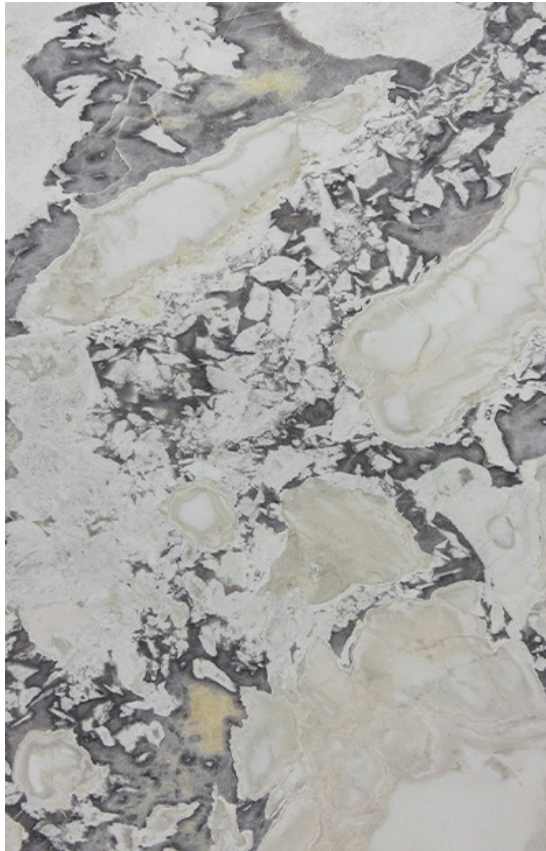

Natural Stone Slabs

PRODUCT SPECIFICATIONS

SIZES	FINISHES	TILE EDGE
20mm RANDOM SLAB	HONED	RECTIFIED