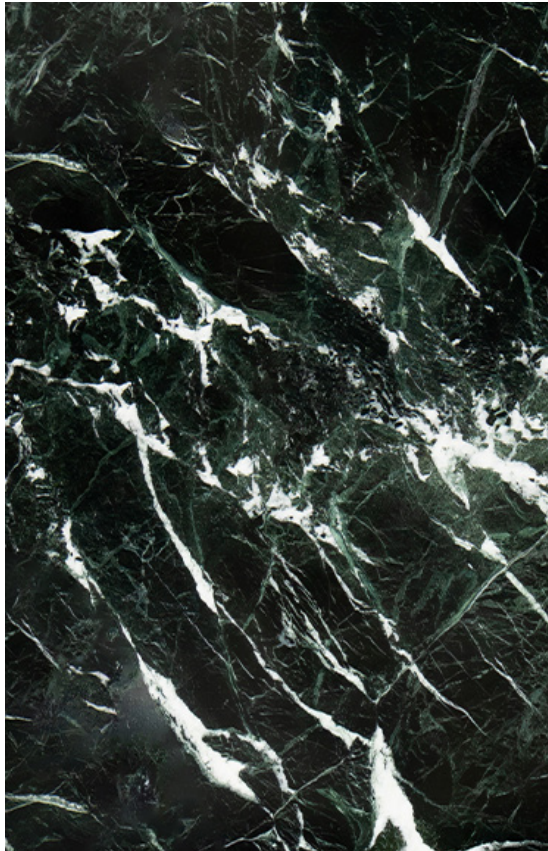

TRAVERTINO NOCE POLISHED AND FILLED

POLISHED AND FILLED

Natural Stone Slabs

PRODUCT SPECIFICATIONS

SIZES	FINISHES	TILE EDGE
20mm RANDOM SLAB	HONED	RECTIFIED

VERDE AOSTA MARBLE HONED

Natural Stone Slabs

PRODUCT SPECIFICATIONS