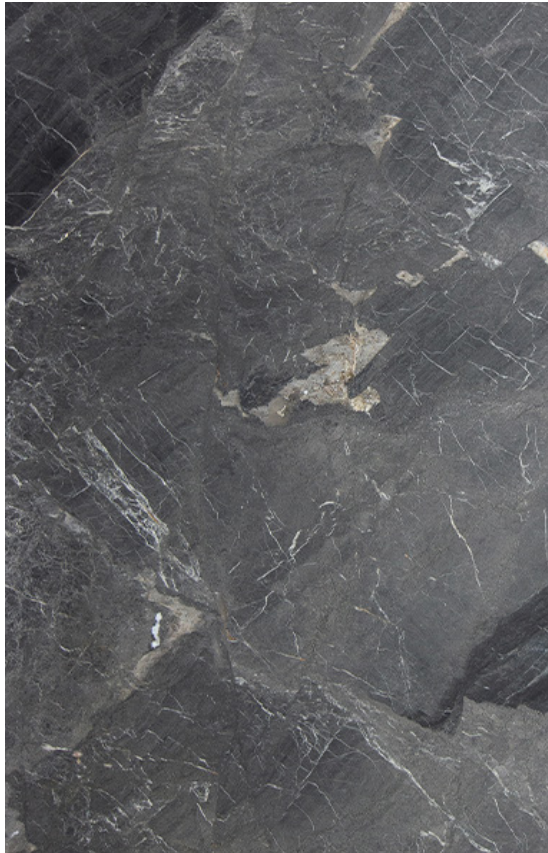

BIANCO STATUARIO MARBLE POLISH

Natural Stone Slabs

PRODUCT SPECIFICATIONS

SIZES	FINISHES	TILE EDGE
20mm RANDOM SLAB	HONED	RECTIFIED

BORDEAUX GRANITE HONED

Natural Stone Slabs

PRODUCT SPECIFICATIONS

SIZES	FINISHES	TILE EDGE
20mm RANDOM SLAB	HONED	RECTIFIED