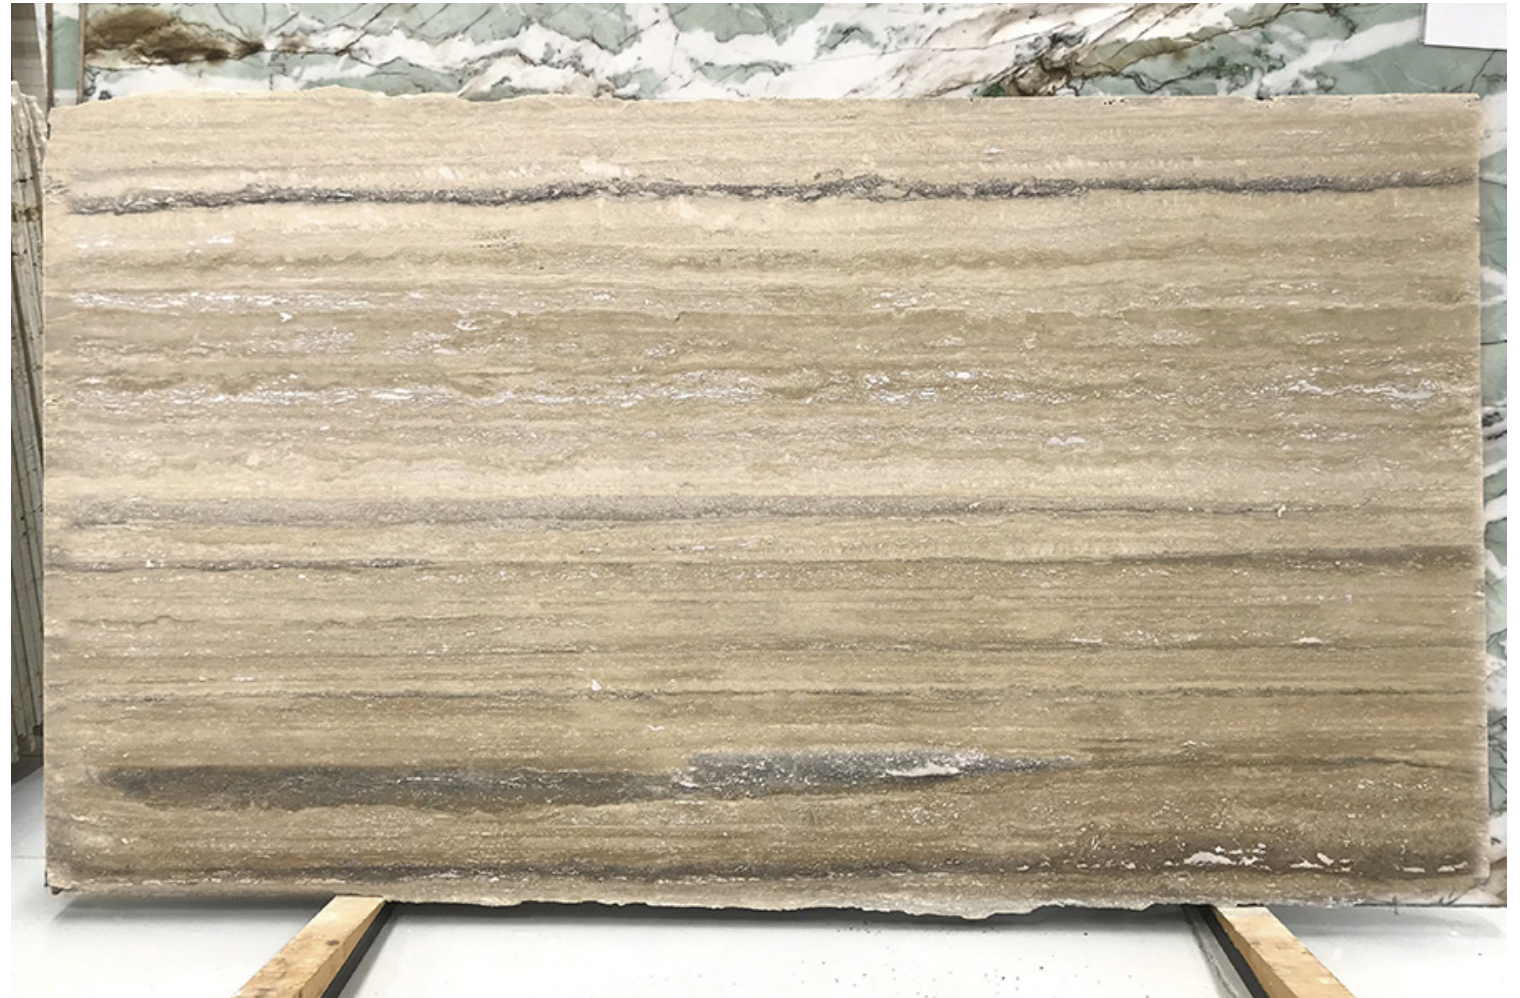

PALLADIAN MARBLE POLISH

Natural Stone Slabs

PRODUCT SPECIFICATIONS

SIZES	FINISHES	TILE EDGE
20mm RANDOM SLAB	FILLED + HONED	RECTIFIED

ROMAN SILVER VEINCUT MARBLE HONED

Natural Stone Slabs

PRODUCT SPECIFICATIONS