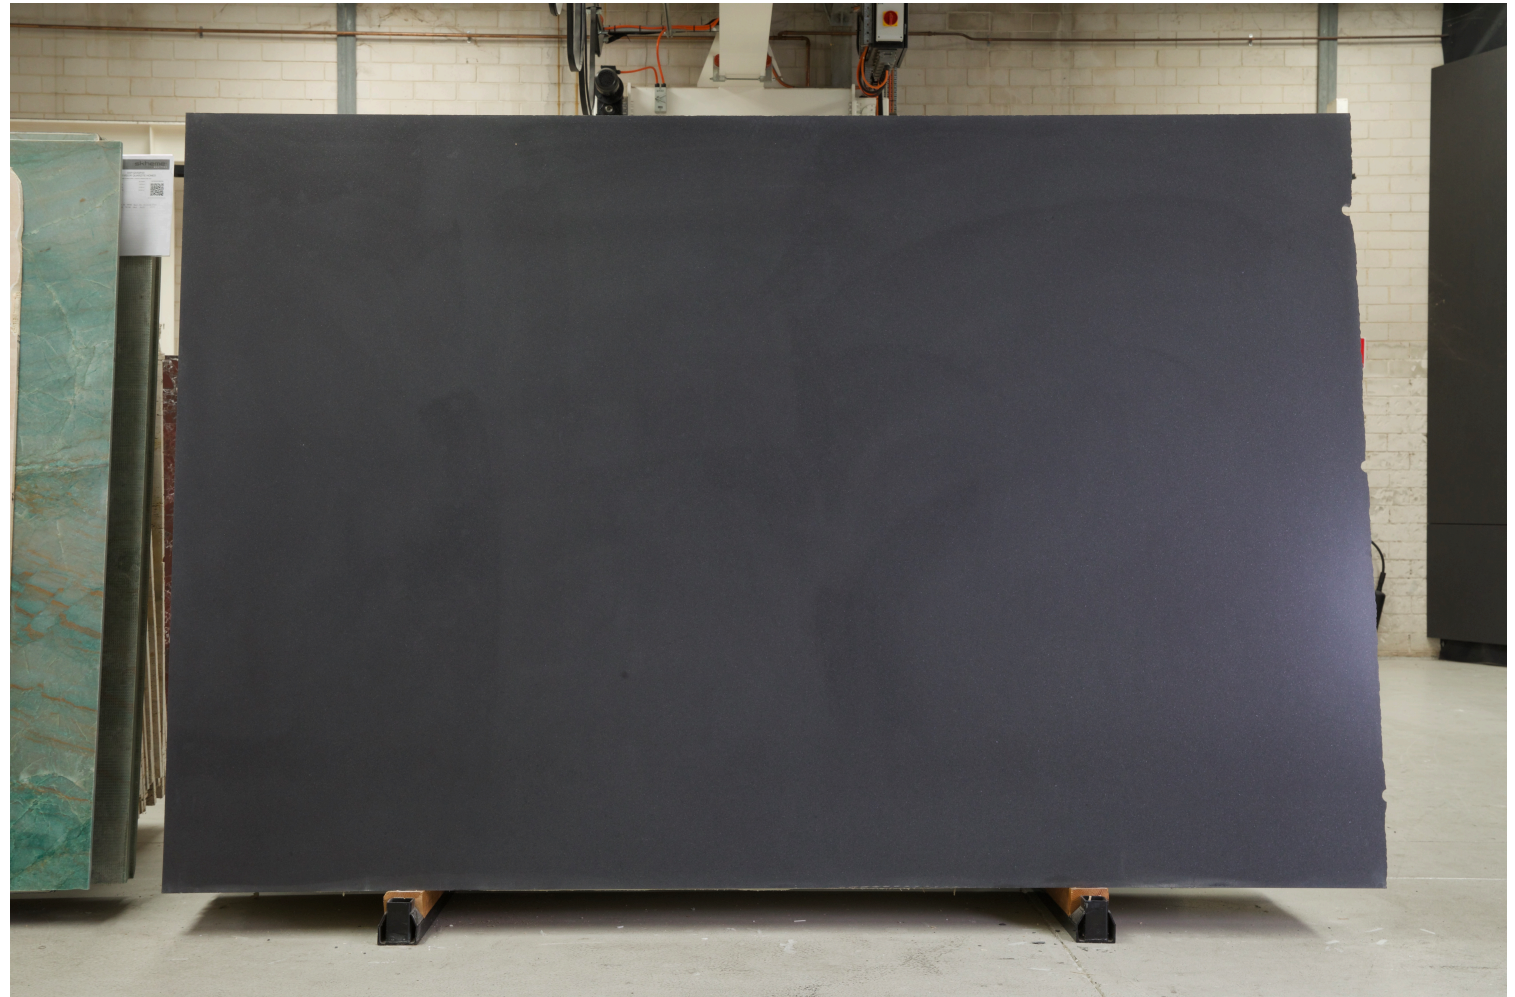

NATIVE ROSE MARBLE HONED

Natural Stone Slabs

PRODUCT SPECIFICATIONS

SIZES	FINISHES	TILE EDGE
20mm RANDOM SLAB	HONED	RECTIFIED

NERO ABSOLUTE HONED GRANITE

Natural Stone Slabs

PRODUCT SPECIFICATIONS

SIZES	FINISHES	TILE EDGE
30mm RANDOM SLAB	POLISH	RECTIFIED