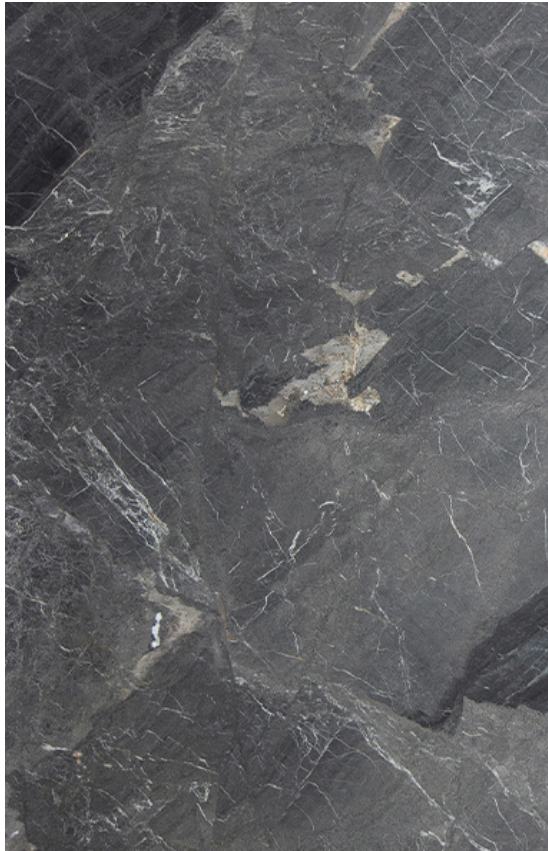

BORDEAUX GRANITE HONED

Natural Stone Slabs

PRODUCT SPECIFICATIONS

SIZES	FINISHES	TILE EDGE
20mm RANDOM SLAB	HONED	RECTIFIED

BRECCIA ARGENTO MARBLE HONED

Natural Stone Slabs

PRODUCT SPECIFICATIONS

SIZES	FINISHES	TILE EDGE
20mm RANDOM SLAB	HONED	RECTIFIED