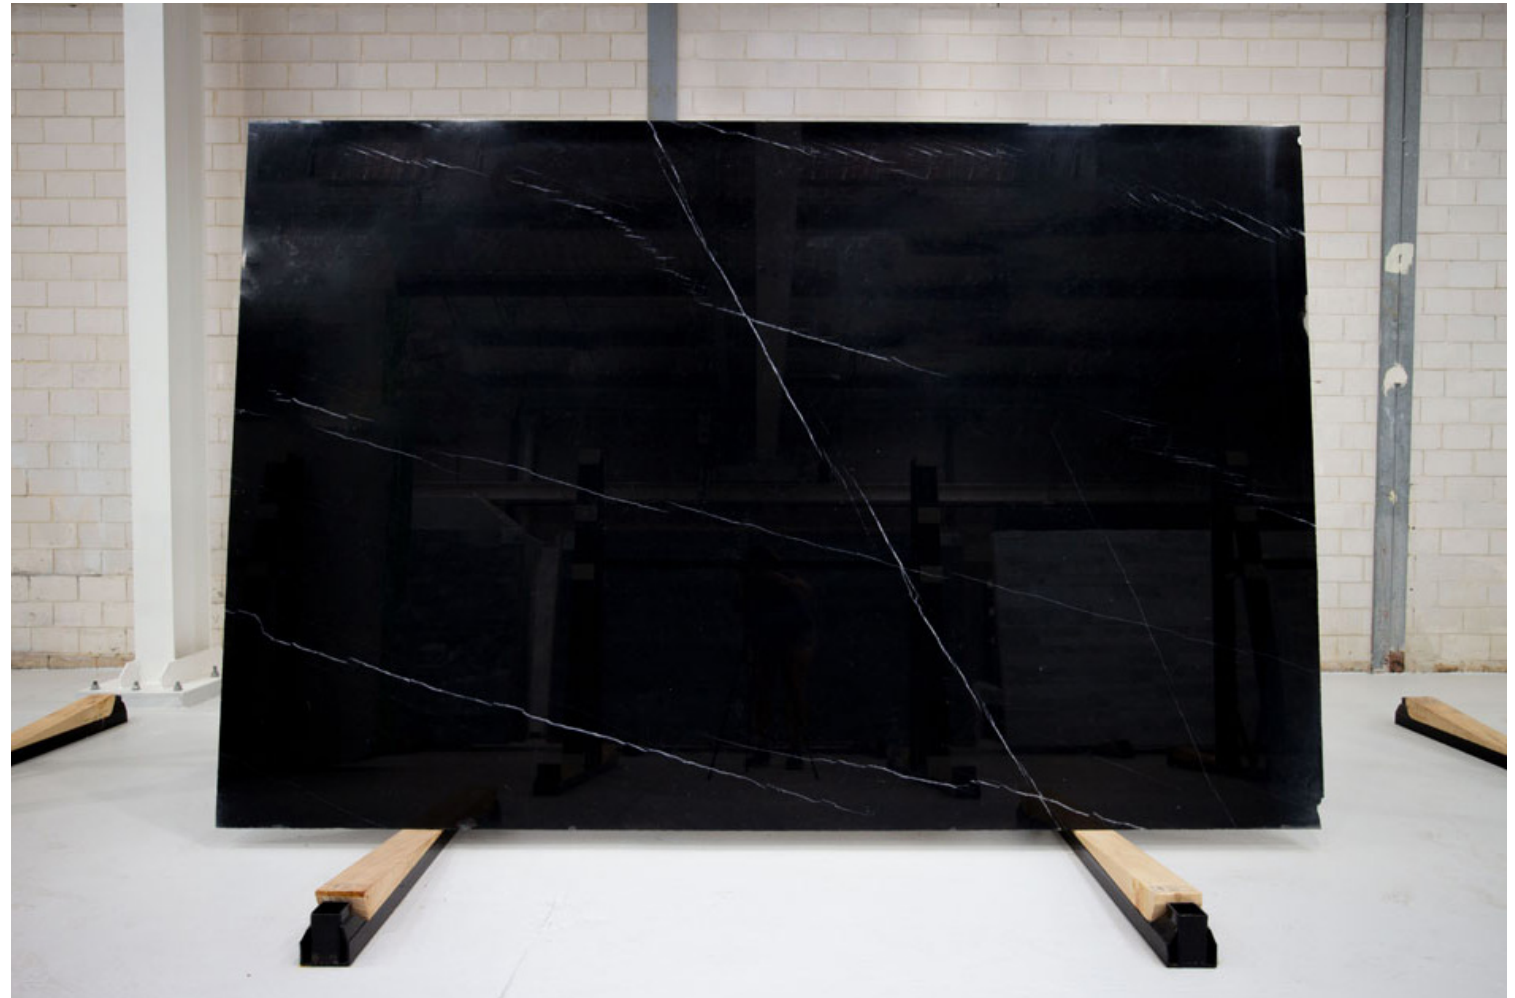

NERO MARQUINA MARBLE POLISH