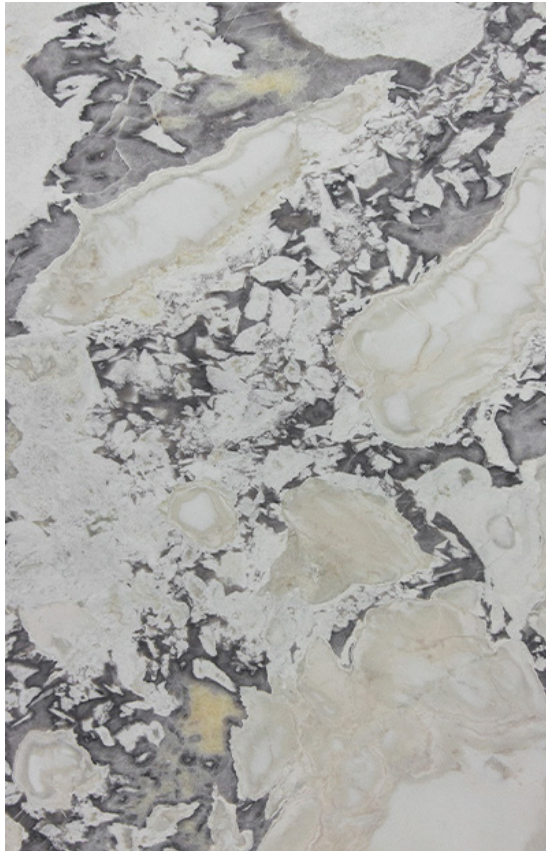

TECHINICAL INFO: Supplied materials may vary from samples.

It is recommended to seal all natural stone.

Natural Stone Slabs

PRODUCT SPECIFICATIONS

SIZES	FINISHES	TILE EDGE
20mm RANDOM SLAB	HONED	RECTIFIED