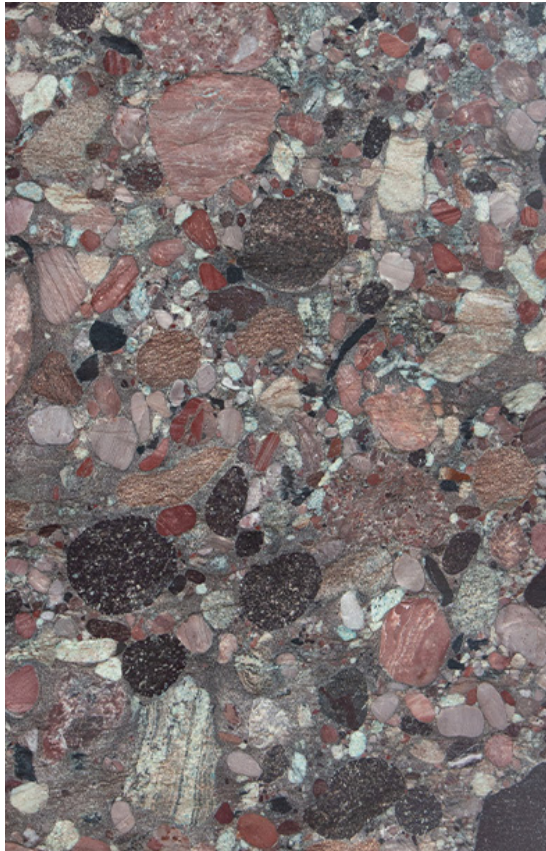

BALTICA MARBLE HONED

Natural Stone Slabs

PRODUCT SPECIFICATIONS

SIZES	FINISHES	TILE EDGE
20mm RANDOM SLAB	POLISH	RECTIFIED

BIANCO STATUARIO MARBLE POLISH

Natural Stone Slabs

PRODUCT SPECIFICATIONS

SIZES	FINISHES	TILE EDGE
20mm RANDOM SLAB	HONED	RECTIFIED