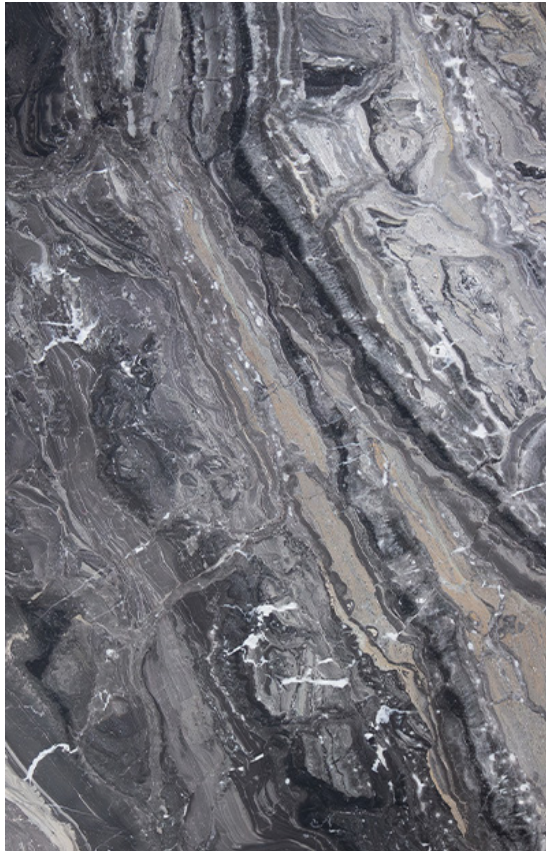

BRECCIA ROSE MARBLE HONED

Natural Stone Slabs

PRODUCT SPECIFICATIONS

SIZES	FINISHES	TILE EDGE
20mm RANDOM SLAB	HONED	RECTIFIED

BREMBANA MARBLE HONED

Natural Stone Slabs

PRODUCT SPECIFICATIONS

SIZES	FINISHES	TILE EDGE
20mm RANDOM SLAB	HONED	RECTIFIED