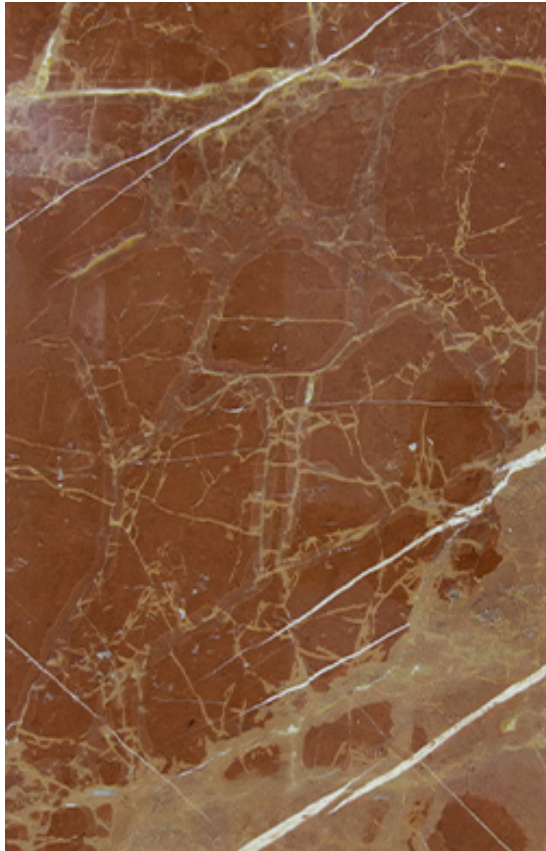

SIZES	FINISHES	TILE EDGE
20mm RANDOM SLAB	HONED	RECTIFIED

ROSA ZARCI MARBLE HONED

Natural Stone Slabs

PRODUCT SPECIFICATIONS

SIZES	FINISHES	TILE EDGE
20mm RANDOM SLAB	POLISH	RECTIFIED

ROSATO MARBLE POLISH

Natural Stone Slabs