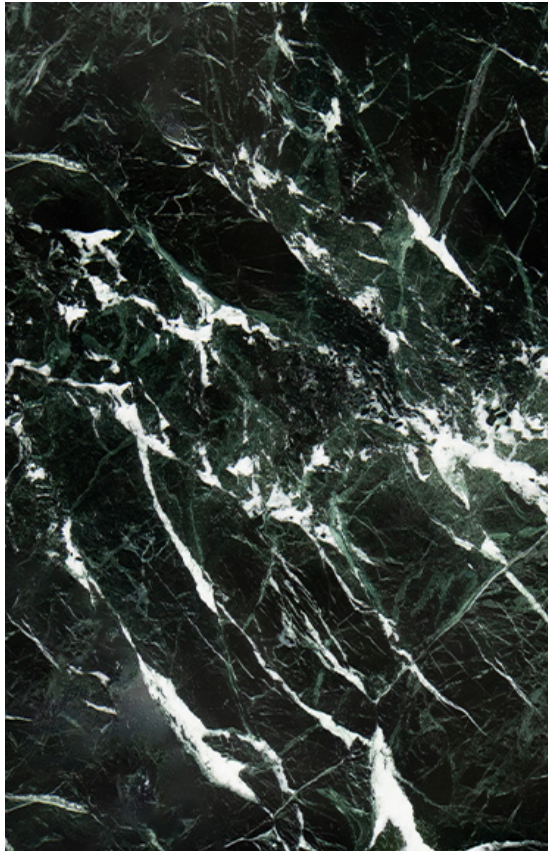

Natural Stone Slabs

PRODUCT SPECIFICATIONS

SIZES	FINISHES	TILE EDGE
20mm RANDOM SLAB	HONED	RECTIFIED