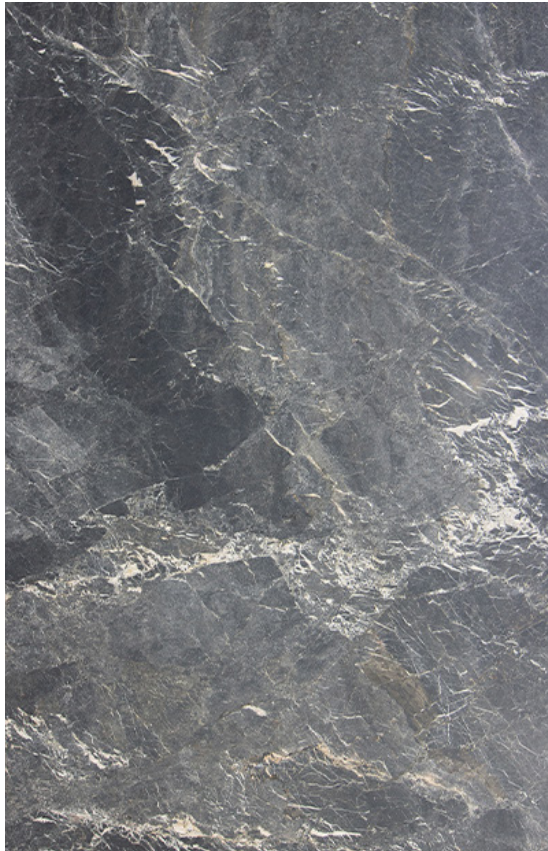

LLORET MARBLE HONED

Natural Stone Slabs

PRODUCT SPECIFICATIONS

SIZES	FINISHES	TILE EDGE
20mm RANDOM SLAB	HONED	RECTIFIED

LLORET EXTRA MARBLE HONED

Natural Stone Slabs

PRODUCT SPECIFICATIONS

SIZES	FINISHES	TILE EDGE
20mm RANDOM SLAB	HONED	RECTIFIED