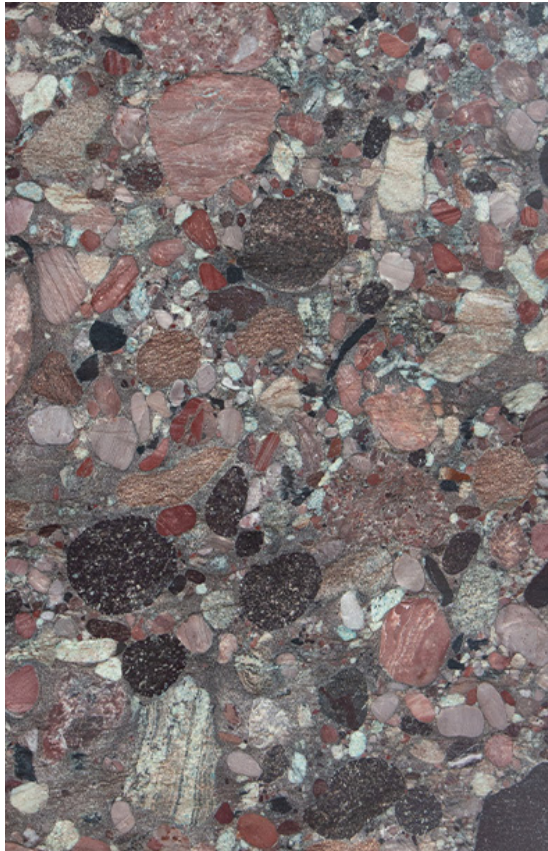

BIANCO STATUARIO MARBLE POLISH

Natural Stone Slabs

PRODUCT SPECIFICATIONS

SIZES	FINISHES	TILE EDGE
20mm RANDOM SLAB	HONED	RECTIFIED

BORDEAUX GRANITE HONED

Natural Stone Slabs

PRODUCT SPECIFICATIONS

SIZES	FINISHES	TILE EDGE
20mm RANDOM SLAB	HONED	RECTIFIED