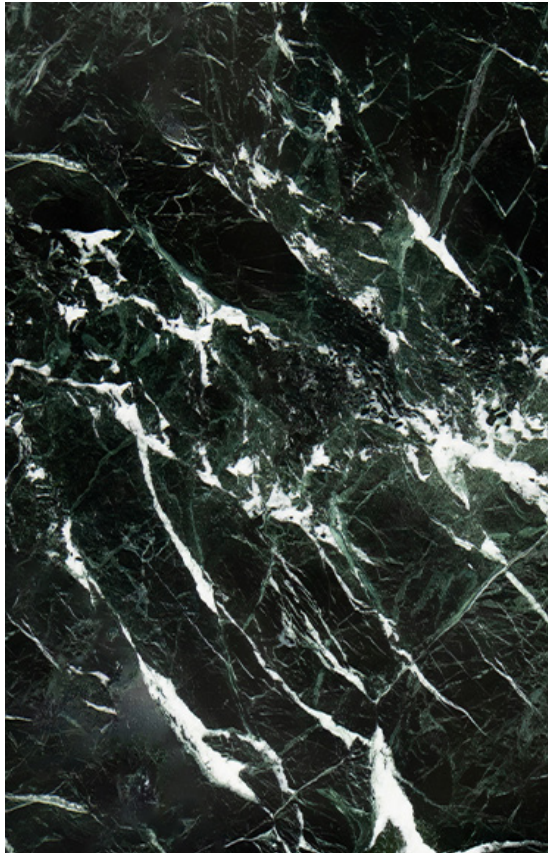

TRAVERTINO NOCE POLISHED AND FILLED

POLISHED AND FILLED

Natural Stone Slabs

PRODUCT SPECIFICATIONS

SIZES	FINISHES	TILE EDGE
20mm RANDOM SLAB	HONED	RECTIFIED

VERDE AOSTA MARBLE HONED

Natural Stone Slabs

PRODUCT SPECIFICATIONS