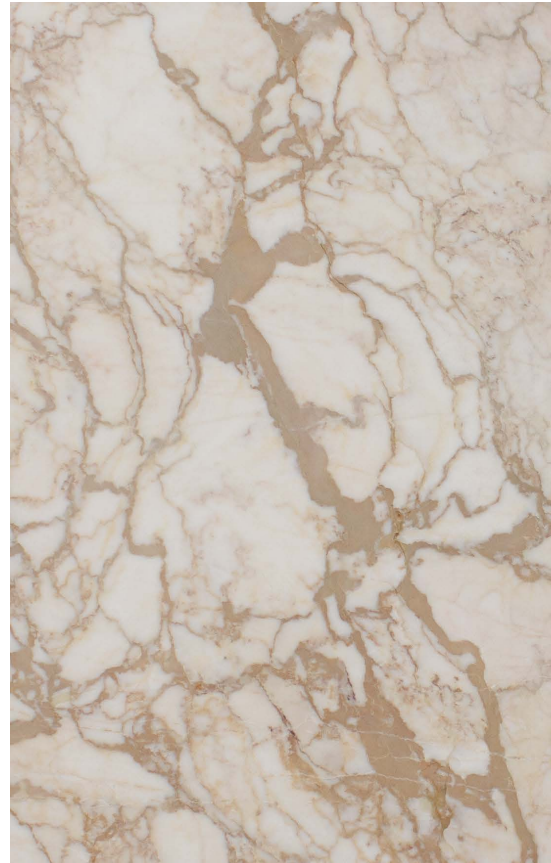

CHANSON DOLOMITE MARBLE HONED

Natural Stone Slabs

PRODUCT SPECIFICATIONS

SIZES	FINISHES	TILE EDGE
20mm RANDOM SLAB	HONED	RECTIFIED

CREMA ANTICO MARBLE HONED

Natural Stone Slabs

PRODUCT SPECIFICATIONS

SIZES	FINISHES	TILE EDGE
20mm RANDOM SLAB	HONED	RECTIFIED