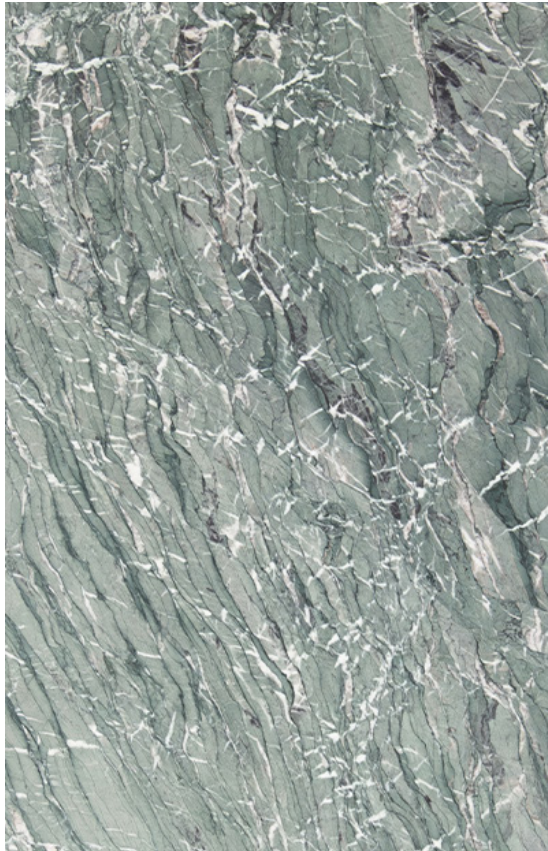

FIOR DI PESCO MARBLE HONED

Natural Stone Slabs

PRODUCT SPECIFICATIONS

SIZES	FINISHES	TILE EDGE
20mm RANDOM SLAB	HONED	RECTIFIED

LAUREL MARBLE HONED

Natural Stone Slabs

PRODUCT SPECIFICATIONS

SIZES	FINISHES	TILE EDGE
20mm RANDOM SLAB	HONED	RECTIFIED