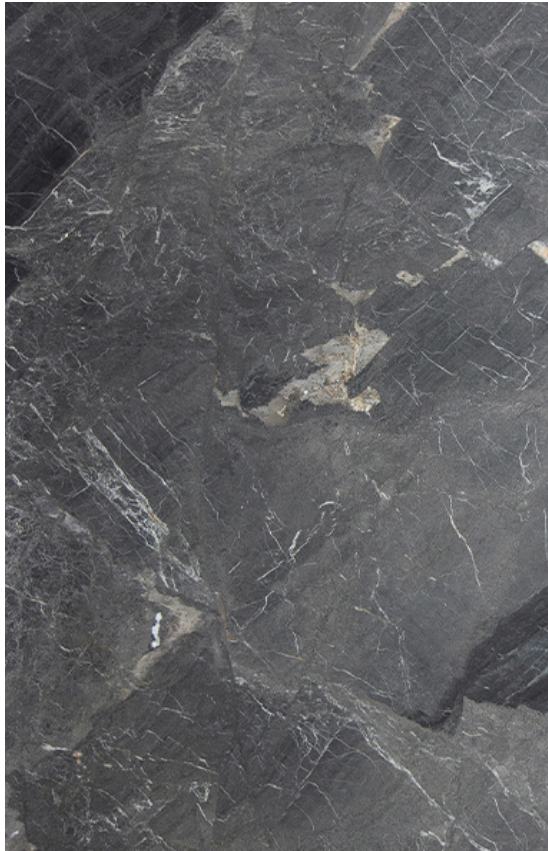

BIANCO STATUARIO MARBLE POLISH

Natural Stone Slabs

PRODUCT SPECIFICATIONS

SIZES	FINISHES	TILE EDGE
20mm RANDOM SLAB	HONED	RECTIFIED

BORDEAUX GRANITE HONED

Natural Stone Slabs

PRODUCT SPECIFICATIONS

SIZES	FINISHES	TILE EDGE
20mm RANDOM SLAB	HONED	RECTIFIED