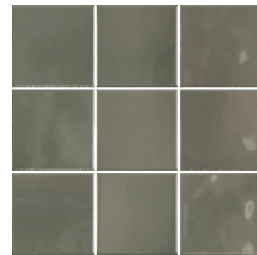

100x100mm

blue green

terra

ocre

garnet

salmon

olive

cobalt

hunter

jade

white

mosaic

wall only

flame resistant

V3

DIMENSIONS	100x100mm	gloss	all colours
MATERIAL	glazed porcelain		
VARIATION	V3		
TILE EDGE	non-rectified		
THICKNESS	4mm		
SLIP RATING	n/a		