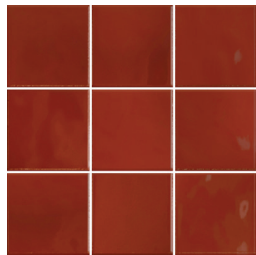

100x100mm

blue green

terra

ocre

garnet

salmon

olive

cobalt

hunter

jade

white

mosaic

wall only

flame resistant

V3

DIMENSIONS	100x100mm	gloss	all colours
MATERIAL	glazed porcelain		
VARIATION	V3		
TILE EDGE	non-rectified		
THICKNESS	4mm		
SLIP RATING	n/a		