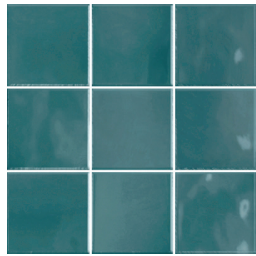

skheme®

deko

deko

Deko Series is perfect for bringing vibrancy to any indoor or outdoor area, making it an excellent choice for eye-catching accents or colourful walls. With its subtle variations and glossy finish, this mosaic tile helps bring your creative design ideas to life.

100x100mm

blue green

terra

ocre

garnet

salmon

olive

cobalt

hunter

jade

white

mosaic

wall only

flame resistant

V3

DIMENSIONS	100x100mm	gloss	all colours
MATERIAL	glazed porcelain		
VARIATION	V3		
TILE EDGE	non-rectified		
THICKNESS	4mm		
SLIP RATING	n/a		