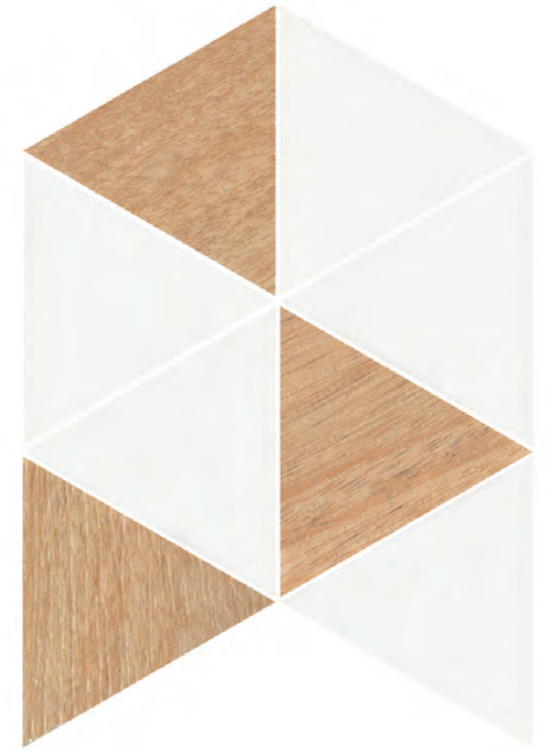

Geometric

PRODUCT TYPE: Porcelain and natural stone mosaics

COLOURS: Timber Carrara C, Timber White

SIZES: 208x302mm and 302x336mm
Rectified Edges

FINISHES/USAGE: Mix Honed, Mix Matt (Wall and Floor)

AESTHETIC QUALITIES: Pattern, marble, timber look

VARIATION:

V3

Designed in house by Skheme, GEOMETRIC is a combination of timber look tiles, white porcelain and real Carrara C marble.

Geometric

PRODUCT SPECIFICATIONS

SIZES	FINISHES	TILE EDGE
208x302mm	MIX HONED	RECTIFIED
208x302mm	MIX MATT	RECTIFIED

*NB Trio Mosaics have 10 random sheet patterns per box.

FORMATS

GEOMETRIC TRIO CARRARA C

GEOMETRIC TRIO TIMBER WHITE

Geometric

PRODUCT SPECIFICATIONS

SIZES	FINISHES	TILE EDGE
302x336mm	MIX HONED	RECTIFIED
302x336mm	MIX MATT	RECTIFIED