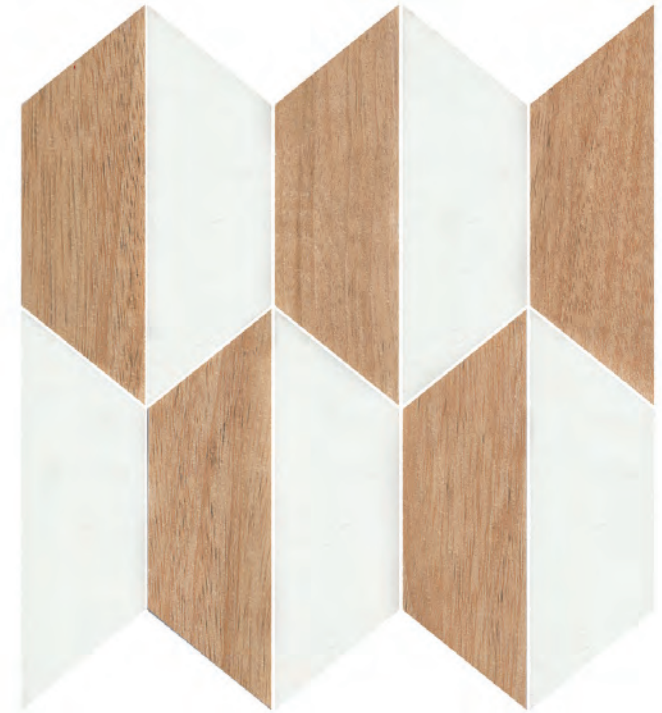

VARIATION:

V3

Designed in house by Skheme, GEOMETRIC is a combination of timber look tiles, white porcelain and real Carrara C marble.

Geometric

PRODUCT SPECIFICATIONS

SIZES	FINISHES	TILE EDGE
208x302mm	MIX HONED	RECTIFIED
208x302mm	MIX MATT	RECTIFIED

*NB Trio Mosaics have 10 random sheet patterns per box.

FORMATS

GEOMETRIC TRIO CARRARA C

GEOMETRIC TRIO TIMBER WHITE

Geometric

PRODUCT SPECIFICATIONS

SIZES	FINISHES	TILE EDGE
302x336mm	MIX HONED	RECTIFIED
302x336mm	MIX MATT	RECTIFIED

FORMATS

302x336mm

GEOMETRIC POLY CARRARA C

GEOMETRIC POLY TIMBER WHITE

Geometric

Geometric